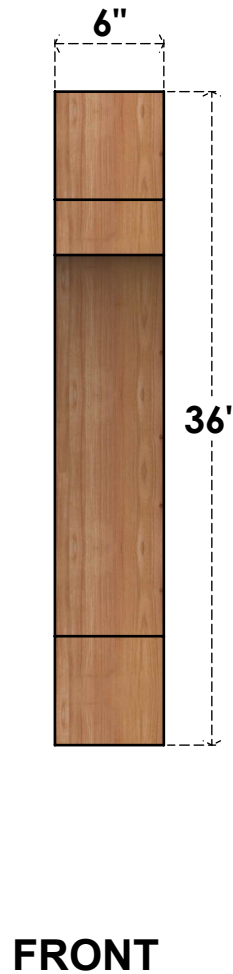

BRC06X24X36MRC00RWR

6"W X 24"D X 36"H MERCED ROUGH SAWN BRACE, WESTERN RED CEDAR

EKENA MILLWORK
 2300 WEST MAIN ST.
 CLARKSVILLE, TX 75426
 TOLL FREE: 866-607-0453
 WWW.EKENAMILLWORK.COM

NOTES

1. INSTALLATION TO BE COMPLETED IN ACCORDANCE WITH MANUFACTURER'S SPECIFICATIONS.
2. DRAWING MAY NOT BE TO SCALE
3. THIS DRAWING IS INTENDED FOR DESIGN AND PLANNING PURPOSES ONLY.
4. ALL INFORMATION CONTAINED HEREIN WAS CURRENT AT THE TIME OF DEVELOPMENT BUT MUST BE REVIEWED AND APPROVED BY THE PRODUCT MANUFACTURER TO BE CONSIDERED ACCURATE.
5. PRODUCTS ARE NOT KILN DRIED. THIS ITEM IS UNIQUE AND WILL CONTAIN THE NATURAL VARIATIONS THAT THE WOOD SPECIES OFFERS. THIS MAY RESULT IN VARIATIONS UP TO 1/4"