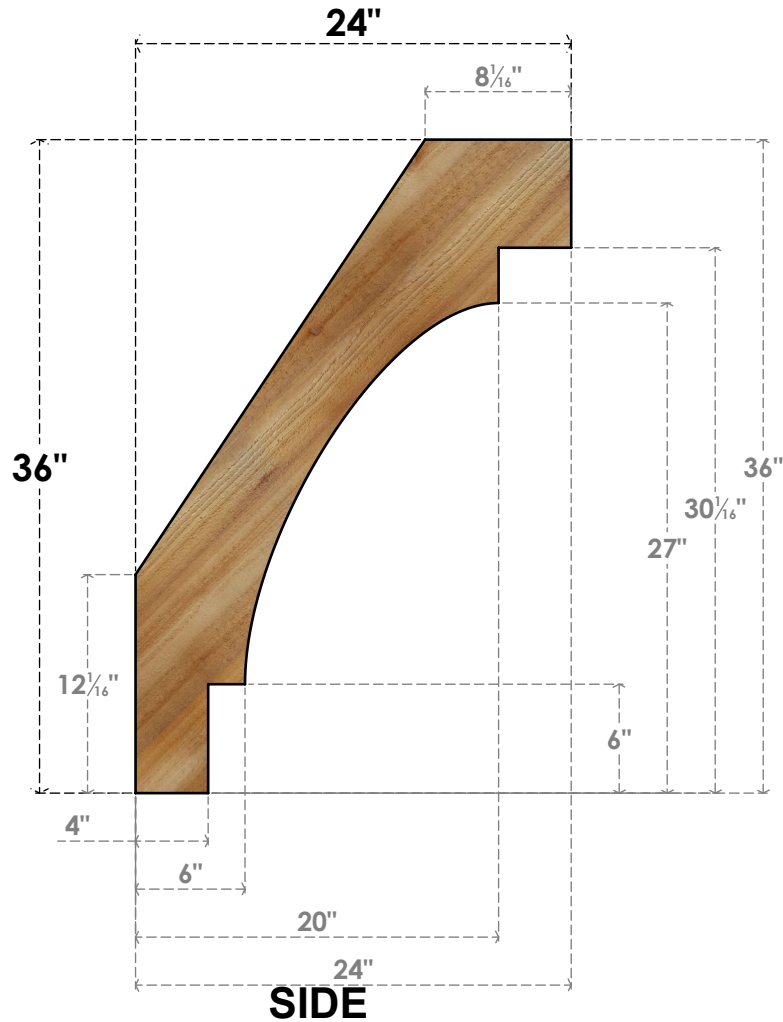

BRC06X24X36MRC00RWR

6"W X 24"D X 36"H MERCED ROUGH SAWN BRACE, WESTERN RED CEDAR

EKENA MILLWORK
 2300 WEST MAIN ST.
 CLARKSVILLE, TX 75426
 TOLL FREE: 866-607-0453
 WWW.EKENAMILLWORK.COM

NOTES

1. INSTALLATION TO BE COMPLETED IN ACCORDANCE WITH MANUFACTURER'S SPECIFICATIONS.
2. DRAWING MAY NOT BE TO SCALE
3. THIS DRAWING IS INTENDED FOR DESIGN AND PLANNING PURPOSES ONLY.
4. ALL INFORMATION CONTAINED HEREIN WAS CURRENT AT THE TIME OF DEVELOPMENT BUT MUST BE REVIEWED AND APPROVED BY THE PRODUCT MANUFACTURER TO BE CONSIDERED ACCURATE.
5. PRODUCTS ARE NOT KILN DRIED. THIS ITEM IS UNIQUE AND WILL CONTAIN THE NATURAL VARIATIONS THAT THE WOOD SPECIES OFFERS. THIS MAY RESULT IN VARIATIONS UP TO 1/4"